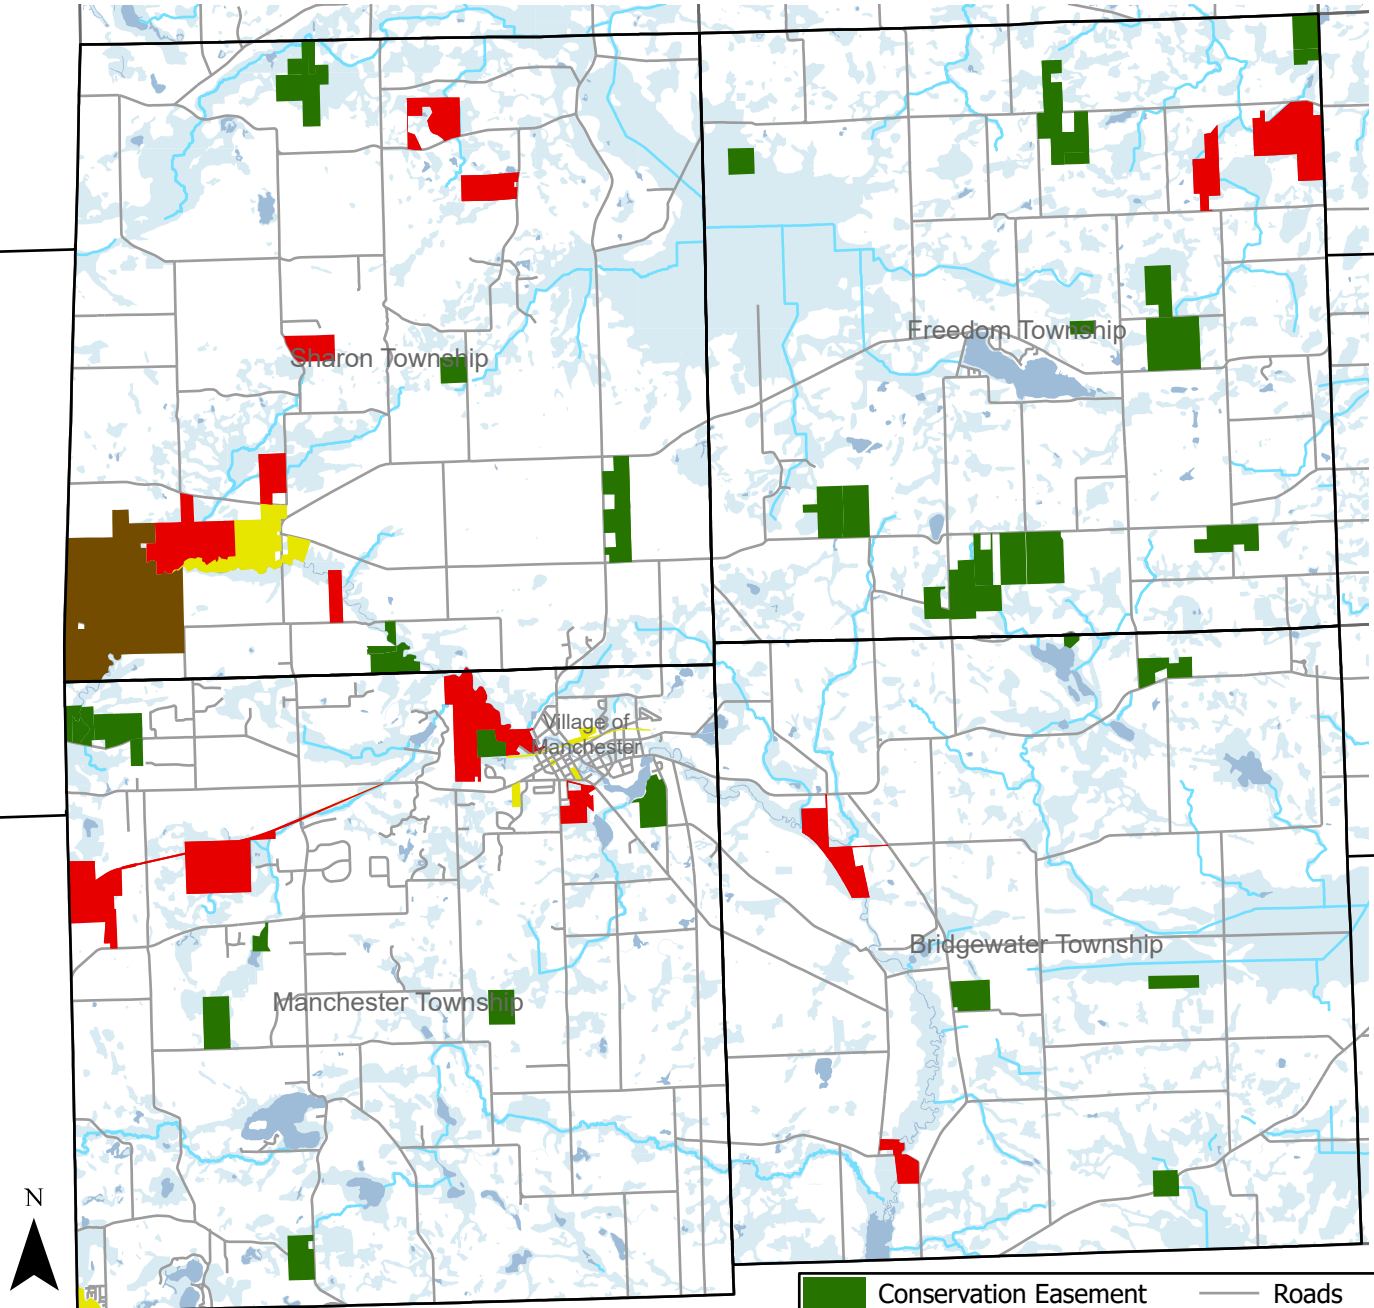

**SHARON**  
 3,464 acres of Protected Land  
 14.28% Protected Land of Total Township land area

**FREEDOM**  
 2,289 acres of Protected Land  
 9.98% Protected Land of Total Township land area

**MANCHESTER**  
 2,139 acres of Protected Land  
 8.62% Protected Land of Total Township land area

**RIDGEWATER**  
 580 acres of Protected Land  
 2.48% Protected Land of Total Township land area

Conservation Easement	Roads
Game Area	Streams
Park	Water Bodies
Preserve	Wetlands