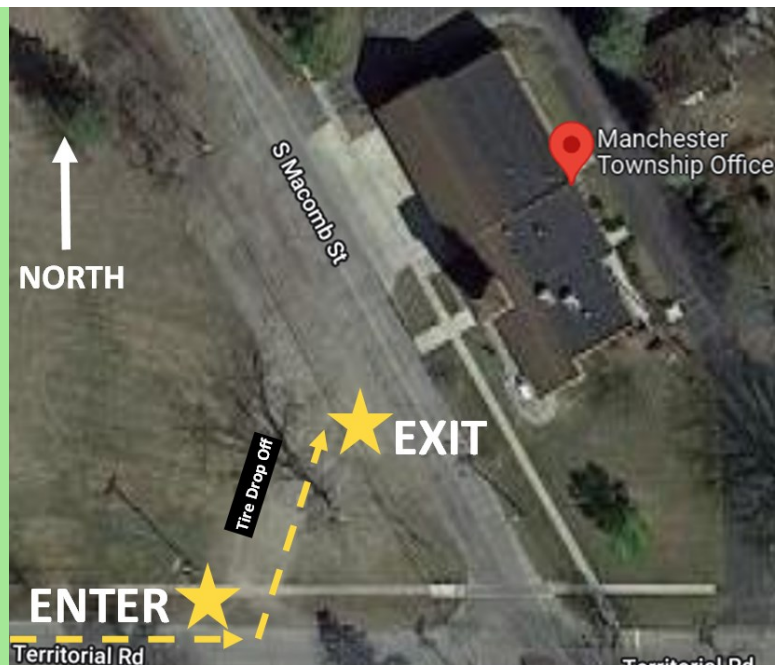

For more information call the
Washtenaw County Solid Waste Division
at 734-222-3950.