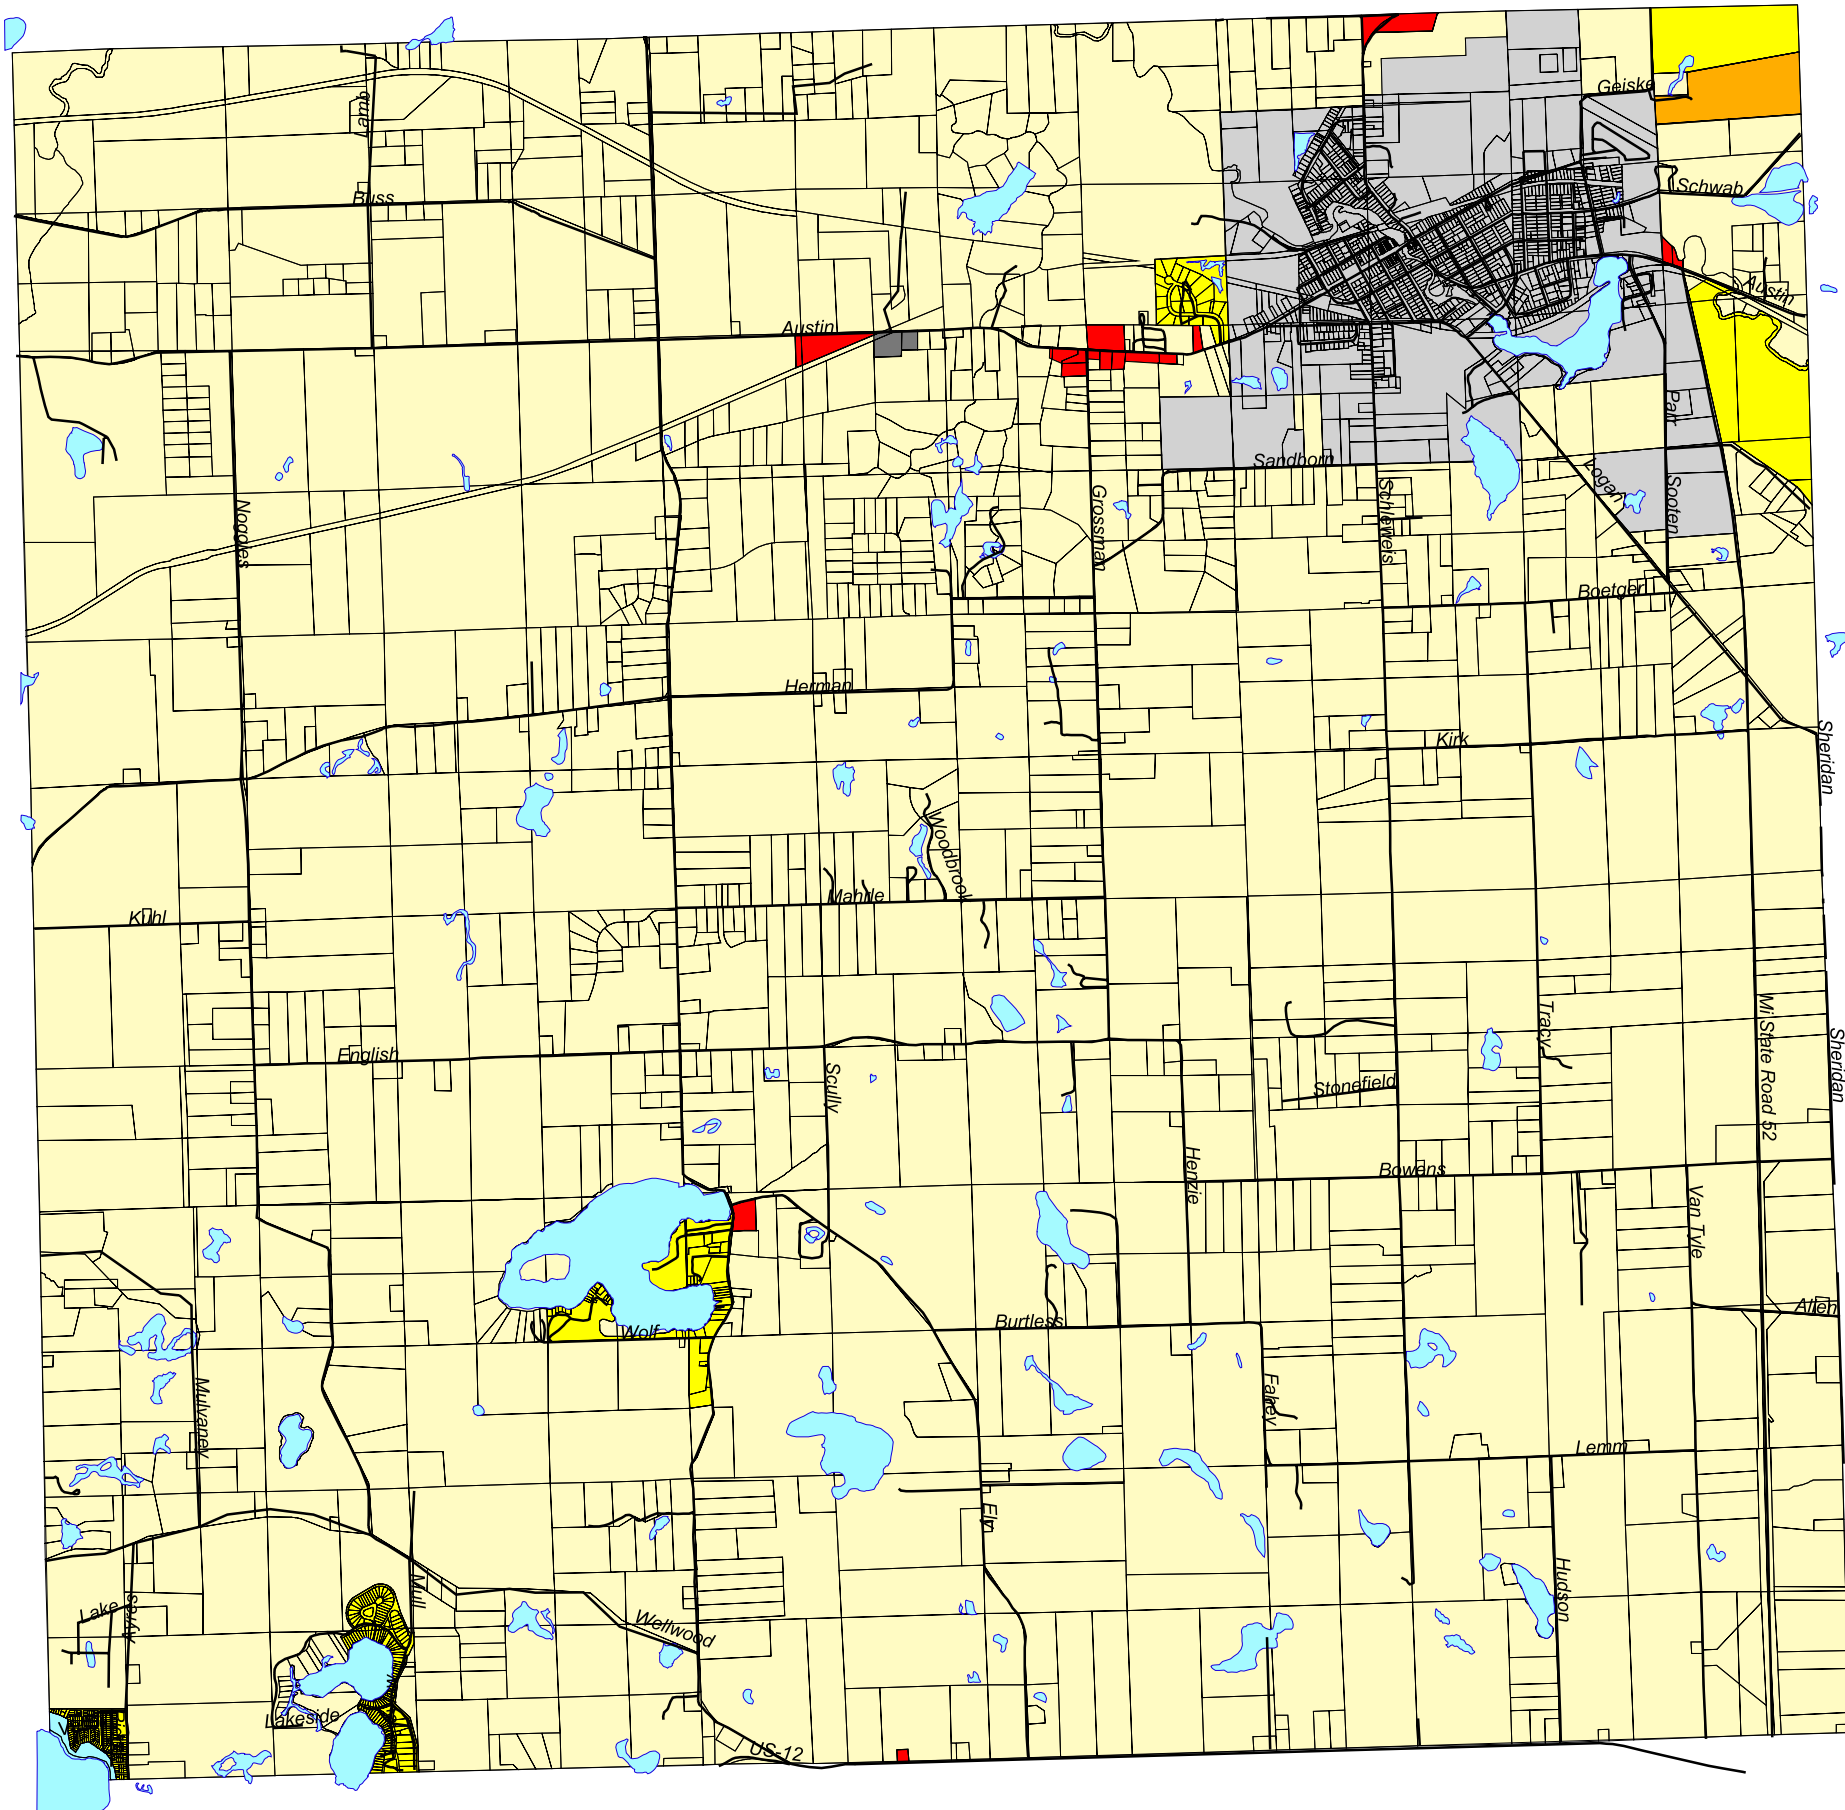

MANCHESTER TOWNSHIP

Zoning Map

Legend

-  Rural Agricultural District
-  Low Density Residential District
-  Mobile Home Park
-  Community Commercial Center District
-  Community Manufacturing District
-  Village

2000 0 2000 4000 6000 Feet

Carlisle/Wortman Associates, Inc.
Community Planners & Landscape Architects

PLOT GENERATION: March 4, 2009